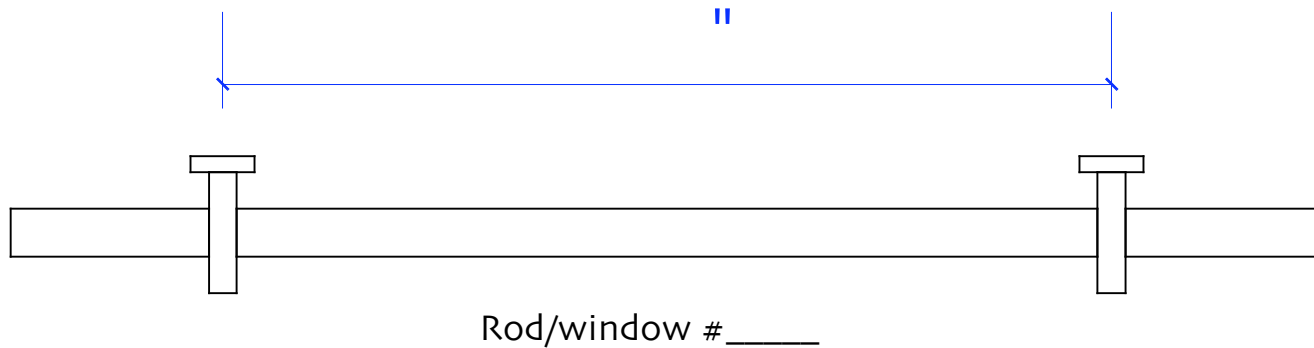

Order Form- Campbell Ironworks Inc[©] - Iron Single and Double Ceiling Bracket & Rods

Enter length of rod on drawing below, this should be center of bracket to center of bracket- overall length will be longer by approximately >>>>>

- 3/4" Flair finial 8"
- 3/4" Bauhaus finial 8"
- 3/4" Ball finial 8"
- 1 1/4" Flair finial 8"
- 1 1/4" Bauhaus finial 8"
- 1 1/4" Ball finial 9"

Single Rods	
Rod size- 3/4"	<input type="checkbox"/>
Rod size- 1 1/4"	<input type="checkbox"/>
Finial- Bauhaus	<input type="checkbox"/>
Finial- Ball	<input type="checkbox"/>
Finial- Flair	<input type="checkbox"/>

Double Rods	
Rod size- Back rod 3/4"	
Finial- Bauhaus	<input type="checkbox"/>
Finial- Ball	<input type="checkbox"/>
Finial- Flair	<input type="checkbox"/>
Rod size- Front rod 1 1/4"	
Finial- Bauhaus	<input type="checkbox"/>
Finial- Ball	<input type="checkbox"/>
Finial- Flair	<input type="checkbox"/>