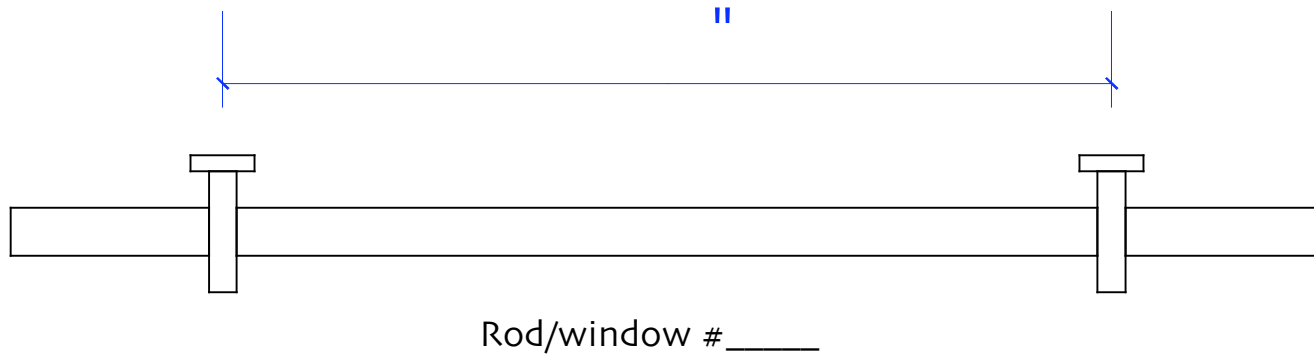

Order Form- Campbell Ironworks Inc[©] - Iron Single and Double Ceiling Bracket & Rods

Enter length of rod on drawing below, this should be center of bracket to center of bracket- overall length will be longer by approximately >>>>>

- 3/4" Flair finial 8"
- 3/4" Bauhaus finial 8"
- 3/4" Ball finial 8"
- 1 1/4" Flair finial 8"
- 1 1/4" Bauhaus finial 8"
- 1 1/4" Ball finial 9"

Single Rods	
Rod size- 3/4"	<input type="checkbox"/>
Rod size- 1 1/4"	<input type="checkbox"/>
Finial- Bauhaus	<input type="checkbox"/>
Finial- Ball	<input type="checkbox"/>
Finial- Flair	<input type="checkbox"/>

Double Rods	
Rod size- Back rod 3/4"	
Finial- Bauhaus	<input type="checkbox"/>
Finial- Ball	<input type="checkbox"/>
Finial- Flair	<input type="checkbox"/>
Rod size- Front rod 1 1/4"	
Finial- Bauhaus	<input type="checkbox"/>
Finial- Ball	<input type="checkbox"/>
Finial- Flair	<input type="checkbox"/>